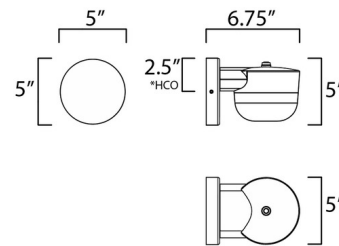

Shown in black / white