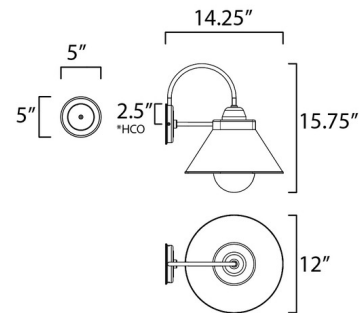

Description

The Jetty Outdoor Wall Sconce is a durable solution to outdoor lighting. A powder coated Aluminum frame supports a high-impact polycarbonate shade, making the Jetty able to withstand harsh outdoor climates. Tactically place this sconce along the garage, at an entryway way, or anyplace where extra outdoor lighting is needed once the sun sets. Wet location rated. UL listed.

Shown in black

*height from center of outlet to the top of the fixture

Specifications

COLOR	N/A
BODY FINISH	Black
WATTAGE	8W
DIMMER	Standard 120V
DIMENSIONS	12"W x 16"H x 14"D
BULB NOT INCLUDED	1 x A19/Medium (E26)/8W/120V LED
OTHER BULB OPTIONS	1 x A19/Medium (E26)/120V LED 1 x A19/Medium (E26)/60W/120V Incandescent