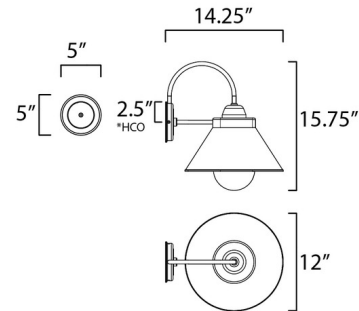

Shown in black

\*height from center of outlet to the top of the fixture

### Specifications

COLOR	N/A
BODY FINISH	Black
WATTAGE	8W
DIMMER	Standard 120V
DIMENSIONS	12"W x 16"H x 14"D
BULB NOT INCLUDED	1 x A19/Medium (E26)/8W/120V LED
OTHER BULB OPTIONS	1 x A19/Medium (E26)/120V LED 1 x A19/Medium (E26)/60W/120V Incandescent