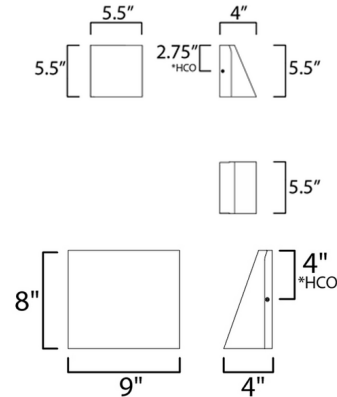

Shown in black

Specifications

COLOR	N/A
BODY FINISH	Black
WATTAGE	15W
DIMMER	Low Voltage Electronic
DIMENSIONS	6"W x 6"H x 4"D
INTEGRATED LED MODULE	1 x LED/15W/120-277V LED

Technical Information

COLOR RENDERING	80 CRI
LAMP COLOR	3000K
LUMENS/WATT	58.67
LUMINOUS FLUX	880 lumens