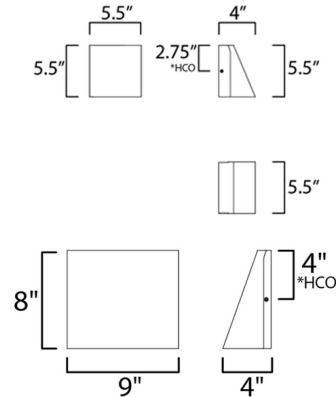

Shown in black

Specifications

COLOR	N/A
BODY FINISH	Black
WATTAGE	15W
DIMMER	Low Voltage Electronic
DIMENSIONS	6"W x 6"H x 4"D
INTEGRATED LED MODULE	1 x LED/15W/120-277V LED

Technical Information

COLOR RENDERING	80 CRI
LAMP COLOR	3000K
LUMENS/WATT	58.67
LUMINOUS FLUX	880 lumens