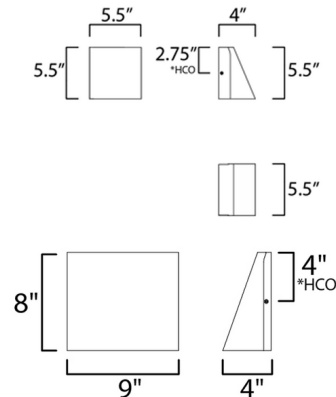

Shown in silver

Specifications

COLOR	N/A
BODY FINISH	Silver
WATTAGE	15W
DIMMER	Low Voltage Electronic
DIMENSIONS	6"W x 6"H x 4"D
INTEGRATED LED MODULE	1 x LED/15W/120-277V LED

Technical Information

COLOR RENDERING	80 CRI
LAMP COLOR	3000K
LUMENS/WATT	58.67
LUMINOUS FLUX	880 lumens