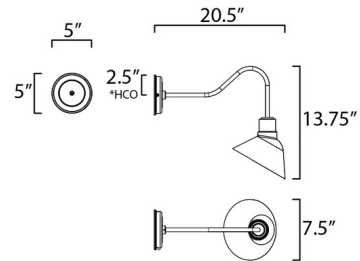

Shown in black

\*height from center of outlet to the top of the fixture

### Specifications

COLOR	N/A
BODY FINISH	Black
WATTAGE	8W
DIMMER	Standard 120V
DIMENSIONS	8"W x 14"H x 21"D
BULB NOT INCLUDED	1 x A19/Medium (E26)/8W/120V LED
OTHER BULB OPTIONS	1 x A19/Medium (E26)/120V LED 1 x A19/Medium (E26)/60W/120V Incandescent