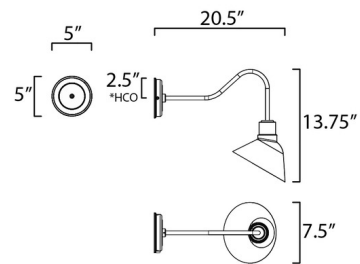

Shown in black

*height from center of outlet to the top of the fixture

Specifications

COLOR	N/A
BODY FINISH	Black
WATTAGE	8W
DIMMER	Standard 120V
DIMENSIONS	8"W x 14"H x 21"D
BULB NOT INCLUDED	1 x A19/Medium (E26)/8W/120V LED
OTHER BULB OPTIONS	1 x A19/Medium (E26)/120V LED 1 x A19/Medium (E26)/60W/120V Incandescent