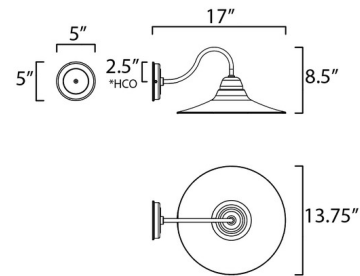

Shown in black

\*height from center of outlet to the top of the fixture

### Specifications

COLOR	N/A
BODY FINISH	Black
WATTAGE	8W
DIMMER	Standard 120V
DIMENSIONS	14"W x 9"H x 17"D
BULB NOT INCLUDED	1 x A19/Medium (E26)/8W/120V LED
OTHER BULB OPTIONS	1 x A19/Medium (E26)/120V LED 1 x A19/Medium (E26)/60W/120V Incandescent