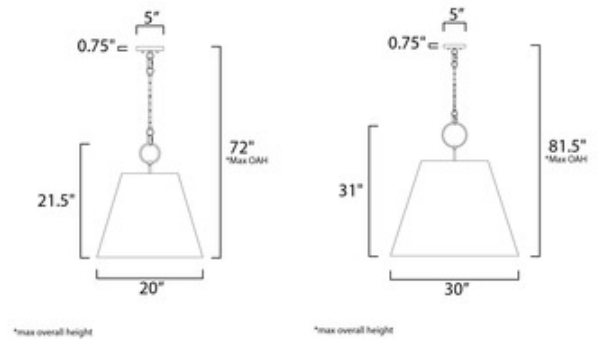

SHADE COLOR	Black
BODY FINISH	Satin Nickel
WATTAGE	8W
DIMMER	Standard 120V
DIMENSIONS	20"W x 22"H
BULB NOT INCLUDED	
LAMP	1 x A19/Medium (E26)/8W/120V LED 1 x A19/Medium (E26)/120V LED 1 x A19/Medium (E26)/60W/120V Incandescent