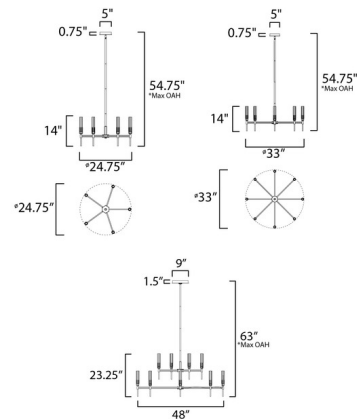

Shown in black / antique brass / clear