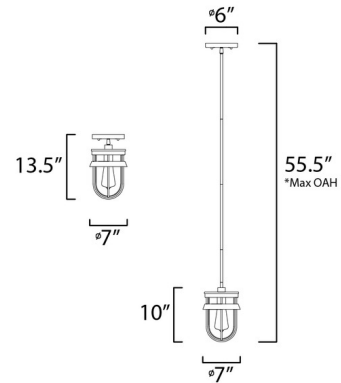

Lightology

lightology.com
866-954-4489
04-27-26

Project: _____

Company: _____

Location: _____ Fixture Type: _____

SPEC #: **MAX912642**

Approved On: _____ Approved By: _____

Breakwater Outdoor Semi Flush Ceiling Light By Maxim Lighting

Description

The Breakwater Outdoor Semi Flush Ceiling Light takes its style from the coastal scene. This waterproof pendant features a flat tip shade and angular ring that's constructed of aluminium with a Clear glass diffuser. Powder coat finished in either Black or Weathered Zinc. Wet location rated. UL listed.

Shown in black / clear

*max overall height

Specifications

COLOR	Clear
BODY FINISH	Black
WATTAGE	60W
DIMMER	Standard 120V
DIMENSIONS	7"L x 7"W x 10"H
BULB NOT INCLUDED	1 x Edison/Medium (E26)/60W/120V Incandescent
OTHER BULB OPTIONS	1 x Edison Globe/Medium (E26)/120V LED