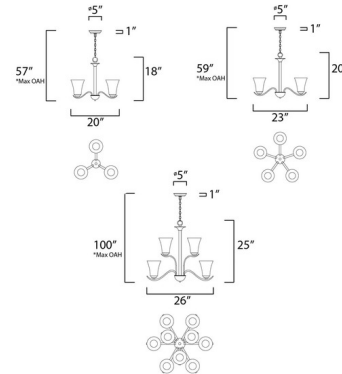

### Specifications

COLOR	Frosted
BODY FINISH	Oil Rubbed Bronze
WATTAGE	24W
DIMMER	Standard 120V
DIMENSIONS	20"W x 18"H
BULB NOT INCLUDED	3 x A19/Medium (E26)/8W/120V LED
OTHER BULB OPTIONS	3 x A19/Medium (E26)/120V LED 3 x A19/Medium (E26)/60W/120V Incandescent