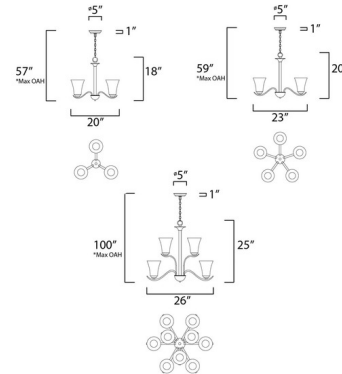

Shown in oil rubbed bronze / frosted

Specifications

COLOR	Frosted
BODY FINISH	Oil Rubbed Bronze
WATTAGE	24W
DIMMER	Standard 120V
DIMENSIONS	20"W x 18"H
BULB NOT INCLUDED	3 x A19/Medium (E26)/8W/120V LED
OTHER BULB OPTIONS	3 x A19/Medium (E26)/120V LED 3 x A19/Medium (E26)/60W/120V Incandescent

CLICK TO VIEW PRODUCT

Notes: