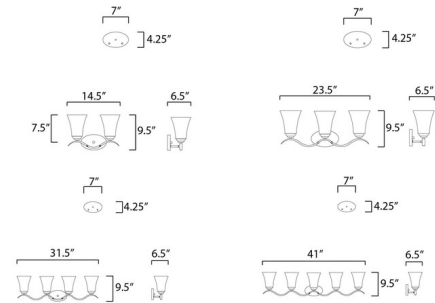

### Specifications

COLOR	Frosted
BODY FINISH	Satin Nickel
WATTAGE	16W
DIMMER	Standard 120V
DIMENSIONS	14.5"W x 9.5"H x 6.5"D
BULB NOT INCLUDED	2 x A19/Medium (E26)/8W/120V LED
OTHER BULB OPTIONS	2 x A19/Medium (E26)/120V LED 2 x A19/Medium (E26)/60W/120V Incandescent