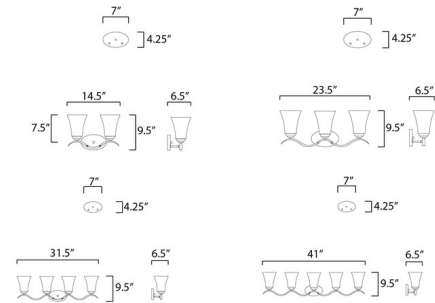

Description

The Vital Bathroom Vanity Light brings a clean contemporary vibe to a variety of interior spaces. The bell shaped Frosted glass is complemented by gentle waving arms in Satin Nickel, Polished Chrome, or Oil Rubbed Bronze. Available in 2, 3, 4, and 5 light options. Damp location rated. UL listed.

Shown in satin nickel / frosted

Specifications

COLOR	Frosted
BODY FINISH	Satin Nickel
WATTAGE	16W
DIMMER	Standard 120V
DIMENSIONS	14.5"W x 9.5"H x 6.5"D
BULB NOT INCLUDED	2 x A19/Medium (E26)/8W/120V LED
OTHER BULB OPTIONS	2 x A19/Medium (E26)/120V LED 2 x A19/Medium (E26)/60W/120V Incandescent