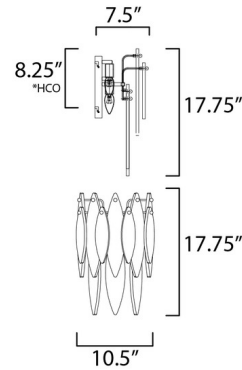

Specifications

COLOR	N/A
BODY FINISH	Gold Leaf
WATTAGE	120W
DIMMER	Standard 120V
DIMENSIONS	11"W x 18"H x 8"D
BULB NOT INCLUDED	3 x B10/Candelabra (E12)/40W/120V Incandescent
OTHER BULB OPTIONS	3 x B10/Candelabra (E12)/120V LED

CLICK TO VIEW PRODUCT

Notes: