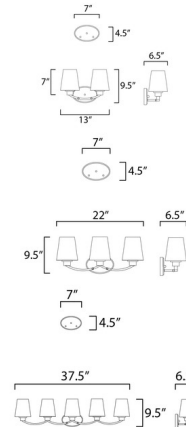

### Description

The Shelter Wall Sconce's clean and crisp design is suitable for any transitional decor. Rectangular tubing, finished in either Satin Nickel or Black, gracefully arcs to round cups that support tapered Satin White Glass shades. Place the Shelter in the bathroom for a modern refresh. Available in 2, 3, or 5 light configurations. Damp location rated. UL listed.

### Specifications

COLOR	Satin White
BODY FINISH	Black
WATTAGE	16W
DIMMER	Standard 120V
DIMENSIONS	13"W x 10"H x 7"D
BULB NOT INCLUDED	2 x A19/Medium (E26)/8W/120V LED
OTHER BULB OPTIONS	2 x A19/Medium (E26)/120V LED 2 x A19/Medium (E26)/60W/120V Incandescent