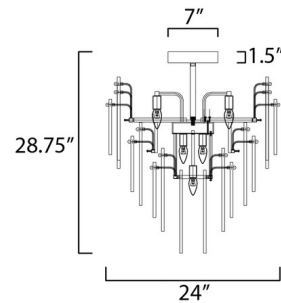

### Description

The Majestic Semi Flush Ceiling Light's magnificent glimmer is sure to bring elegance to your home. A Gold frame gently suspends hand-formed glass petals of Clear and Champagne-tint. Some petals on the Majestic are detailed with Gold Leaf, upping the style even more. Place this pendant over the dining table, in an entryway foyer, bathroom, or anyplace where statement lighting is needed. Damp location rated. UL listed.

### Specifications

COLOR	N/A
BODY FINISH	Gold Leaf
WATTAGE	400W
DIMMER	Standard 120V
DIMENSIONS	24"L x 24"W x 29"H
BULB NOT INCLUDED	10 x B10/Candelabra (E12)/40W/120V Incandescent
OTHER BULB OPTIONS	10 x B10/Candelabra (E12)/120V LED