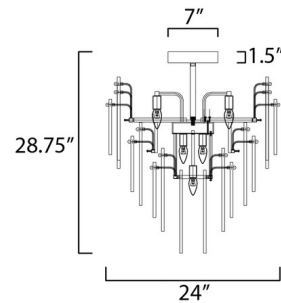

Description

The Majestic Semi Flush Ceiling Light's magnificent glimmer is sure to bring elegance to your home. A Gold frame gently suspends hand-formed glass petals of Clear and Champagne-tint. Some petals on the Majestic are detailed with Gold Leaf, upping the style even more. Place this pendant over the dining table, in an entryway foyer, bathroom, or anyplace where statement lighting is needed. Damp location rated. UL listed.

Shown in gold leaf

Specifications

COLOR	N/A
BODY FINISH	Gold Leaf
WATTAGE	400W
DIMMER	Standard 120V
DIMENSIONS	24"L x 24"W x 29"H
BULB NOT INCLUDED	10 x B10/Candelabra (E12)/40W/120V Incandescent
OTHER BULB OPTIONS	10 x B10/Candelabra (E12)/120V LED