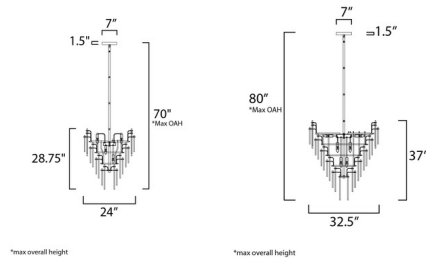

### Specifications

COLOR	N/A
BODY FINISH	Gold Leaf
WATTAGE	480W
DIMMER	Standard 120V
DIMENSIONS	24"L x 24"W x 29"H
BULB NOT INCLUDED	12 x B10/Candelabra (E12)/40W/120V Incandescent
OTHER BULB OPTIONS	12 x B10/Candelabra (E12)/120V LED