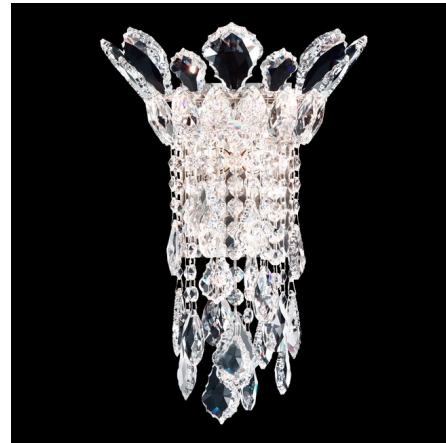

Lightology

lightology.com
866-954-4489
07-08-26

Project: _____

Company: _____

Location: _____ Fixture Type: _____

SPEC #: **SCH917121**

Approved On: _____ Approved By: _____

Trilliane Strands Wall Sconce By Schonbek Signature

Description

The Trilliane Strands Wall Sconce brings a whimsical beauty to your interior space. The smooth stainless steel frame is complemented by ethereal strands of glimmering Crystals that catch and reflect warm shadows of light across your room.

Shown in stainless steel / heritage crystal

Specifications

COLOR Heritage Crystal
BODY FINISH Stainless Steel
WATTAGE 80W
DIMMER Standard 120V
DIMENSIONS 10"W x 13.5"H x 7.5"D
BULB NOT INCLUDED 2 x JCD/G9/40W/120V Halogen
OTHER BULB OPTIONS 2 x JCD/G9/120V LED
COUNTRY OF ORIGIN United States