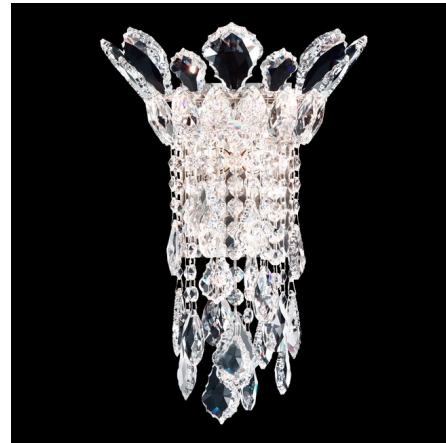

## Trilliane Strands Wall Sconce By Schonbek Signature

### Description

The Trilliane Strands Wall Sconce brings a whimsical beauty to your interior space. The smooth stainless steel frame is complemented by ethereal strands of glimmering Crystals that catch and reflect warm shadows of light across your room.

Shown in stainless steel / heritage crystal