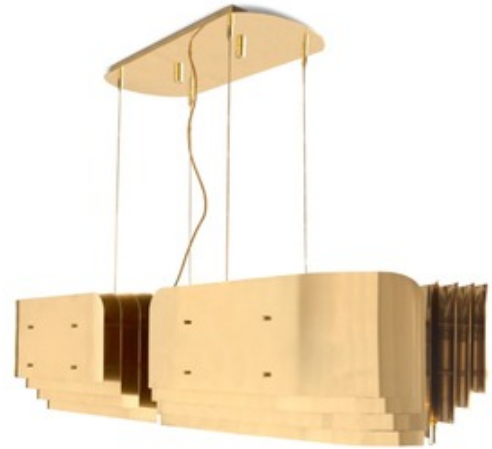

BRAND

Delightfull

DESCRIPTION

The Vaughan Linear Pendant adds Hollywood glamour with its midcentury design. Golden tones glimmer across the Vaughan's body, and layers of brass add texture and provide depth. Place the Vaughn over a dining table, in an entryway foyer, or anywhere where a modern touch is needed.

Shown in: Brass

SHADE COLOR	N/A
BODY FINISH	Brass
WATTAGE	68W
DIMMER	N/A
DIMENSIONS	51"L x 14"W x 12"H
BULB NOT INCLUDED	
LAMP	17 x JCD/G9/4W/120V LED

SPEC # DLF917565

COMPANY	PROJECT	FIXTURE TYPE	APPROVED BY	DATE