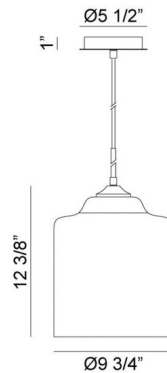

CLICK TO VIEW PRODUCT

Notes: