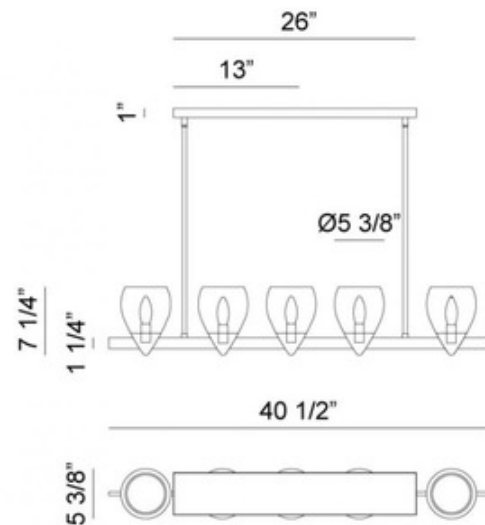

SHADE COLOR	Opal
BODY FINISH	Aged Gold Brass
WATTAGE	200W
DIMMER	Standard 120V
DIMENSIONS	40.15"L x 5.4"W x 7.15"H
BULB NOT INCLUDED	
LAMP	5 x B10/Candelabra (E12)/40W/120V Incandescent 5 x B10/Candelabra (E12)/120V LED

Technical Information

PRODUCT DIMENSIONS Fractional Rods: (12"x6 + 6"x2)

SPEC #

MTO917670

COMPANY

PROJECT

FIXTURE TYPE

APPROVED BY