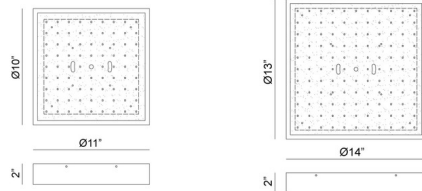

### Specifications

COLOR . . . . . White  
BODY FINISH . . . . . Oxidized Black  
WATTAGE . . . . . 20W  
DIMMER . . . . . N/A  
DIMENSIONS . . . . . 11"L x 11"W x 2"H  
INTEGRATED LED MODULE . . . . . 1 x LED/20W/120V LED