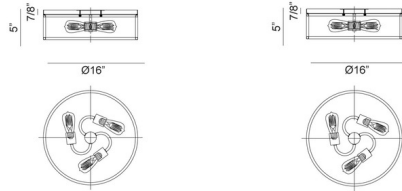

### Specifications

COLOR	N/A
BODY FINISH	Black / Aged Gold Brass
WATTAGE	120W
DIMMER	Standard 120V
DIMENSIONS	13"W x 5"H
BULB NOT INCLUDED	2 x Edison/Medium (E26)/60W/120V Incandescent
OTHER BULB OPTIONS	2 x Edison/Medium (E26)/120V LED