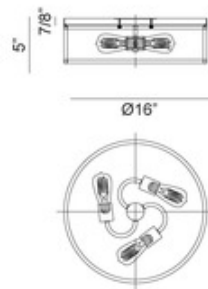

COMPANY

PROJECT

FIXTURE TYPE

APPROVED BY

DATE