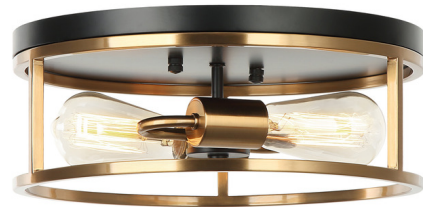

## Clarke Round Flush Ceiling Light By Matteo Lighting

### Description

The Clarke Round Flush Ceiling Light adds industrial details that create an eye-catching statement piece in a variety of styles. With the use of Edison bulbs, the Clarke works flawlessly in the bedroom, kitchen, or anyplace in need of an industrial edge.

Shown in black / aged gold brass

### Specifications

COLOR	N/A
BODY FINISH	Black / Aged Gold Brass
WATTAGE	120W
DIMMER	Standard 120V
DIMENSIONS	13"W x 5"H
BULB NOT INCLUDED	2 x Edison/Medium (E26)/60W/120V Incandescent
OTHER BULB OPTIONS	2 x Edison/Medium (E26)/120V LED