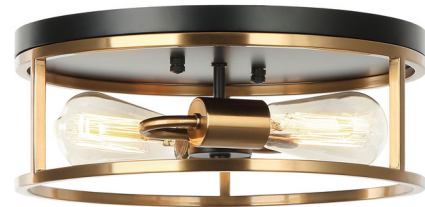

Lightology

lightology.com
866-954-4489
04-06-26

Project: _____

Company: _____

Location: _____ Fixture Type: _____

SPEC #: **MT0917705**

Approved On: _____ Approved By: _____

Clarke Round Flush Ceiling Light By Matteo Lighting

Description

The Clarke Round Flush Ceiling Light adds industrial details that create an eye-catching statement piece in a variety of styles. With the use of Edison bulbs, the Clarke works flawlessly in the bedroom, kitchen, or anyplace in need of an industrial edge.

Shown in black / aged gold brass

Specifications

COLOR	N/A
BODY FINISH	Black / Aged Gold Brass
WATTAGE	120W
DIMMER	Standard 120V
DIMENSIONS	13"W x 5"H
BULB NOT INCLUDED	2 x Edison/Medium (E26)/60W/120V Incandescent
OTHER BULB OPTIONS	2 x Edison/Medium (E26)/120V LED