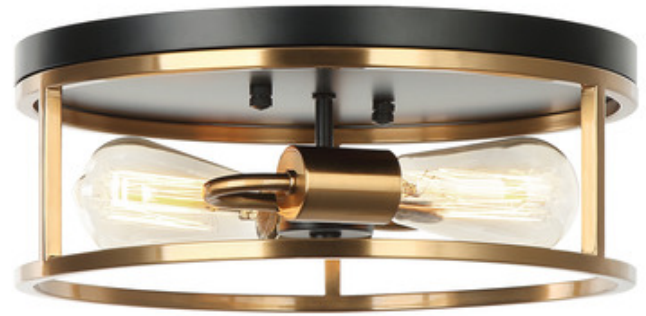

**BRAND**

Matteo Lighting

**DESCRIPTION**

The Clarke Round Flush Ceiling Light adds industrial details that create an eye-catching statement piece in a variety of styles. With the use of Edison bulbs, the Clarke works flawlessly in the bedroom, kitchen, or anyplace in need of an industrial edge.

*Shown in: Black / Aged Gold Brass*

<b>SHADE COLOR</b>	N/A
<b>BODY FINISH</b>	Black / Aged Gold Brass
<b>WATTAGE</b>	120W
<b>DIMMER</b>	Standard 120V
<b>DIMENSIONS</b>	13"W x 5"H
<b>BULB NOT INCLUDED</b>	
<b>LAMP</b>	2 x Edison/Medium (E26)/60W/120V Incandescent 2 x Edison/Medium (E26)/120V LED