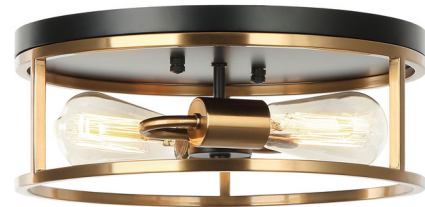

Lightology

lightology.com
866-954-4489
06-04-26

Project: _____

Company: _____

Location: _____ Fixture Type: _____

SPEC #: **MT0917705**

Approved On: _____ Approved By: _____

Clarke Round Flush Ceiling Light By Matteo Lighting

Description

The Clarke Round Flush Ceiling Light adds industrial details that create an eye-catching statement piece in a variety of styles. With the use of Edison bulbs, the Clarke works flawlessly in the bedroom, kitchen, or anyplace in need of an industrial edge.

Shown in black / aged gold brass

Specifications

COLOR	N/A
BODY FINISH	Black / Aged Gold Brass
WATTAGE	120W
DIMMER	Standard 120V
DIMENSIONS	13"W x 5"H
BULB NOT INCLUDED	2 x Edison/Medium (E26)/60W/120V Incandescent
OTHER BULB OPTIONS	2 x Edison/Medium (E26)/120V LED