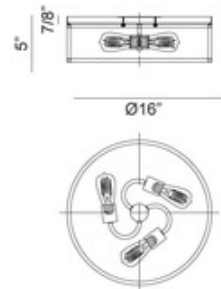

COMPANY

PROJECT

FIXTURE TYPE

APPROVED BY

DATE