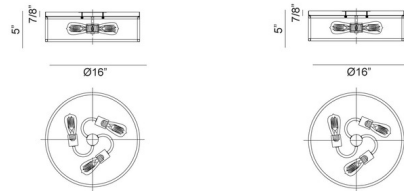

Shown in black / aged gold brass

Specifications

COLOR	N/A
BODY FINISH	Black / Aged Gold Brass
WATTAGE	120W
DIMMER	Standard 120V
DIMENSIONS	13"W x 5"H
BULB NOT INCLUDED	2 x Edison/Medium (E26)/60W/120V Incandescent
OTHER BULB OPTIONS	2 x Edison/Medium (E26)/120V LED