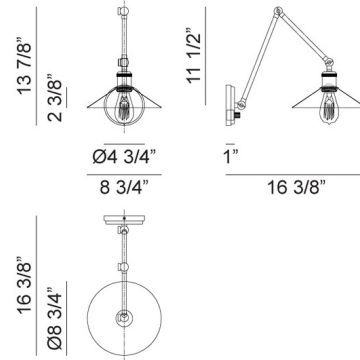

Lightology

lightology.com
866-954-4489
04-25-26

Project: _____

Company: _____

Location: _____ Fixture Type: _____

SPEC #: **MT0917709**

Approved On: _____ Approved By: _____

Brixson Wall Sconce By Matteo Lighting

Shown in black

Specifications

COLOR	N/A
BODY FINISH	Black
WATTAGE	60W
DIMMER	Standard 120V
DIMENSIONS	8.34"W x 13.78"H x 16.38"D
BULB NOT INCLUDED	1 x Edison/Medium (E26)/60W/120V Incandescent
OTHER BULB OPTIONS	1 x Edison/Medium (E26)/120V LED