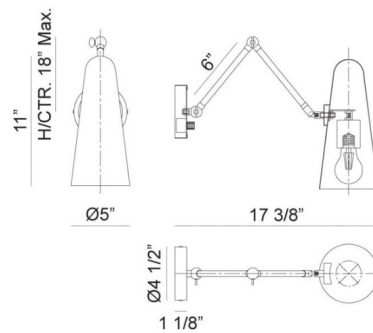

Lightology

lightology.com
866-954-4489
06-29-26

Project: _____

Company: _____

Location: _____ Fixture Type: _____

SPEC #: **MTO917710**

Approved On: _____ Approved By: _____

Blink Adjustable Wall Sconce By Matteo Lighting

Description

The Blink Adjustable Wall Sconce is inspired by a retro spotlight but is given a modern update. With an adjustable arm and shade, plus dimming capabilities, the Blink's versatility makes for a perfect light for various applications. Over the bedside table, near a reading nook, or anyplace where task lighting is needed the Blink will perform. Available in Black with Aged Gold Brass or White with Aged Gold Brass. UL and ETL listed.

Specifications

COLOR	Black
BODY FINISH	Aged Gold Brass
WATTAGE	8W
DIMMER	Standard 120V
DIMENSIONS	5"W x 11"H x 17.8"D
BULB NOT INCLUDED	1 x A19/Medium (E26)/8W/120V LED
OTHER BULB OPTIONS	1 x A19/Medium (E26)/120V LED 1 x A19/Medium (E26)/60W/120V Incandescent

Notes:

Shown in aged gold brass / black

CLICK TO VIEW PRODUCT