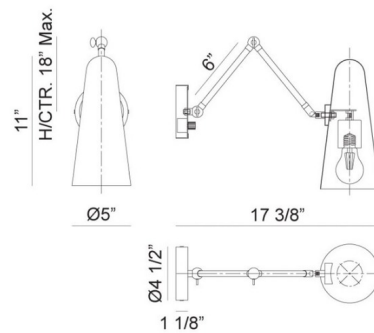

CLICK TO VIEW PRODUCT

Notes: