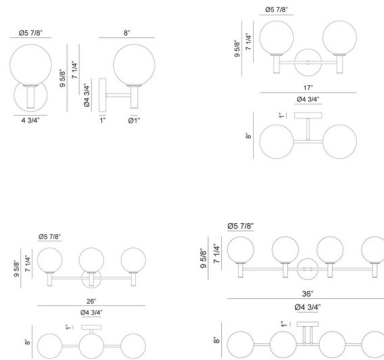

Description

The Cosmo Wall Sconce takes inspiration from the Glam 1980s. Finished in Aged Gold Brass or Black, the Cosmo uses a large Glass Globe shade to cover its bulbs and to give the fixture a sophisticated silhouette. The Glass shade can be finished in Clear or Opal, each diffusing the light in a different manner. Place the Cosmo in residential or commercial areas to highlight areas and heighten the decor. Available in 1, 2, 3, or 4 light configurations. UL and ETL listed.

Shown in aged gold brass / clear

Specifications

COLOR	Clear
BODY FINISH	Aged Gold Brass
WATTAGE	40W
DIMMER	Standard 120V
DIMENSIONS	5.78"W x 9.58"H x 8"D
BULB NOT INCLUDED	1 x G12/Candelabra (E12)/40W/120V Incandescent