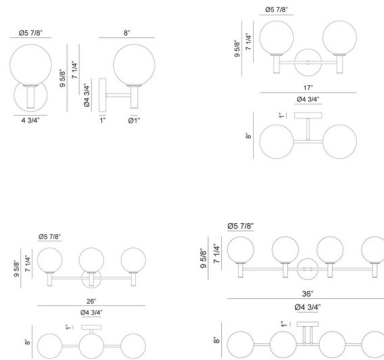

Description

The Cosmo Wall Sconce takes inspiration from the Glam 1980s. Finished in Aged Gold Brass or Black, the Cosmo uses a large Glass Globe shade to cover its bulbs and to give the fixture a sophisticated silhouette. The Glass shade can be finished in Clear or Opal, each diffusing the light in a different manner. Place the Cosmo in residential or commercial areas to highlight areas and heighten the decor. Available in 1, 2, 3, or 4 light configurations. UL and ETL listed.

Shown in aged gold brass / clear

Specifications

COLOR Clear
BODY FINISH Aged Gold Brass
WATTAGE 40W
DIMMER Standard 120V
DIMENSIONS 5.78"W x 9.58"H x 8"D
BULB NOT INCLUDED 1 x G12/Candelabra (E12)/40W/120V Incandescent