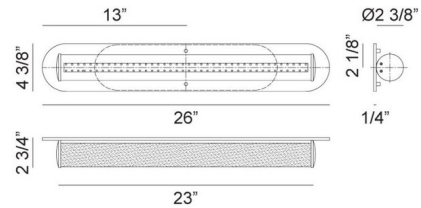

Lightology

lightology.com
866-954-4489
04-24-26

Project: _____

Company: _____

Location: _____ Fixture Type: _____

SPEC #: **MT0917721**

Approved On: _____ Approved By: _____

Solace Wall Sconce By Matteo Lighting

Description

The Solace Wall Sconce will bring a touch of elegance to your home with its fine details. An understated design, finished in Oxidized Black or Oxidized Gold, is supported by a White Acrylic diffuser that gently softens the light. May be mounted horizontally or vertically. ADA compliant. ADA compliant. UL and ETL listed.

Shown in oxidized black / white

Specifications

COLOR White
BODY FINISH Oxidized Black
WATTAGE 26.5W
DIMMER Low Voltage Electronic
DIMENSIONS 26"W x 4.38"H x 2.35"D
INTEGRATED LED MODULE 1 x LED/26.5W/120V LED