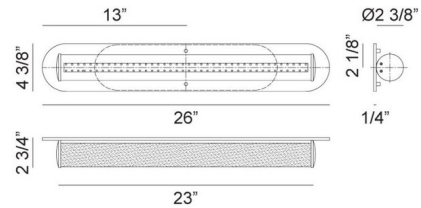

Lightology

lightology.com
866-954-4489
07-02-26

Project: _____

Company: _____

Location: _____ Fixture Type: _____

SPEC #: **MT0917721**

Approved On: _____ Approved By: _____

Solace Wall Sconce By Matteo Lighting

Description

The Solace Wall Sconce will bring a touch of elegance to your home with its fine details. An understated design, finished in Oxidized Black or Oxidized Gold, is supported by a White Acrylic diffuser that gently softens the light. May be mounted horizontally or vertically. ADA compliant. ADA compliant. UL and ETL listed.

Shown in oxidized black / white

Specifications

COLOR White
BODY FINISH Oxidized Black
WATTAGE 26.5W
DIMMER Low Voltage Electronic
DIMENSIONS 26"W x 4.38"H x 2.35"D
INTEGRATED LED MODULE 1 x LED/26.5W/120V LED