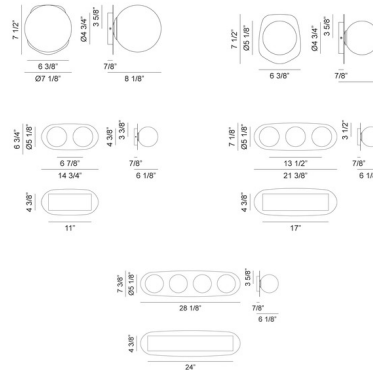

Description

The Razz Wall Sconce takes inspiration from 1980s glam. An irregular shaped backplate, finished in Aged Gold Brass, houses an Opal Glass Shade and gives the Razz its unique profile. Have your wall make a statement with the Razz. Available in five sizes. UL and ETL listed.

Shown in aged gold brass / opal

Specifications

COLOR Opal
 BODY FINISH Aged Gold Brass
 WATTAGE 40W
 DIMMER Standard 120V
 DIMENSIONS 6.38"W x 7.12"H x 6.18"D
 BULB NOT INCLUDED 1 x B10/Candelabra (E12)/40W/120V Incandescent
 OTHER BULB OPTIONS 1 x B10/Candelabra (E12)/120V LED