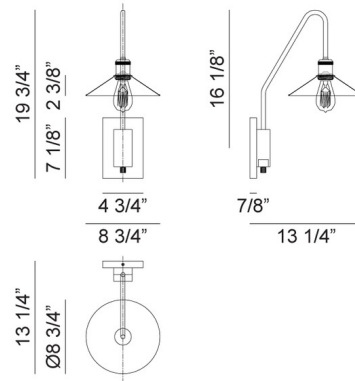

Shown in aged gold brass

Specifications

COLOR	N/A
BODY FINISH	Aged Gold Brass
WATTAGE	60W
DIMMER	Standard 120V
DIMENSIONS	8.34"W x 19.34"H x 13.14"D
BULB NOT INCLUDED	1 x Edison/Medium (E26)/60W/120V Incandescent
OTHER BULB OPTIONS	1 x Edison/Medium (E26)/120V LED