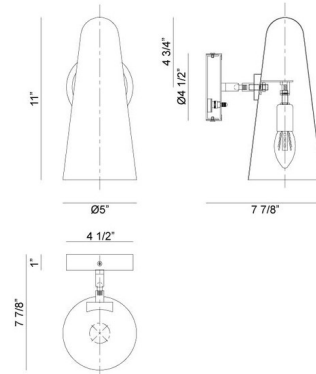

Shown in aged gold brass / black

Specifications

COLOR	Black
BODY FINISH	Aged Gold Brass
WATTAGE	8W
DIMMER	Standard 120V
DIMENSIONS	5"W x 11"H x 7.78"D
BULB NOT INCLUDED	1 x A19/Medium (E26)/8W/120V LED
OTHER BULB OPTIONS	1 x A19/Medium (E26)/60W/120V Incandescent