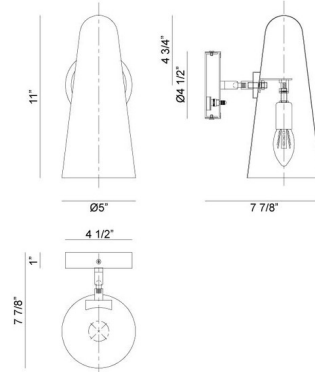

Shown in aged gold brass / black

Specifications

COLOR	Black
BODY FINISH	Aged Gold Brass
WATTAGE	8W
DIMMER	Standard 120V
DIMENSIONS	5"W x 11"H x 7.78"D
BULB NOT INCLUDED	1 x A19/Medium (E26)/8W/120V LED
OTHER BULB OPTIONS	1 x A19/Medium (E26)/60W/120V Incandescent