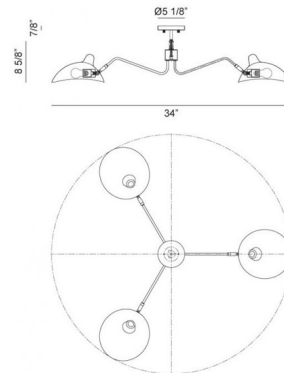

### Description

The Droid Semi Flush Ceiling Light creative edge has a youthful and energetic design. Slight curves, on both the shade and down-stem, are detailed throughout the piece. The shade can rotate, allowing the user to direct the light in the direction they prefer. Place the Droid above a dining table, in an entryway, or anyplace where task lighting is needed. Finished in either White or Bronze. UL and ETL listed.

### Specifications

COLOR	N/A
BODY FINISH	Bronze
WATTAGE	24W
DIMMER	Standard 120V
DIMENSIONS	34"W x 8.12"H
BULB NOT INCLUDED	3 x A19/Medium (E26)/8W/120V LED
OTHER BULB OPTIONS	3 x A19/Medium (E26)/120V LED 3 x A19/Medium (E26)/60W/120V Incandescent