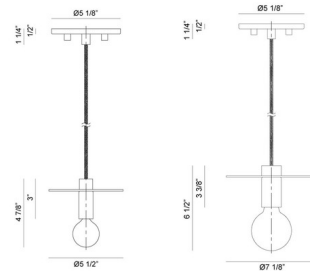

Shown in black

Specifications

COLOR	N/A
BODY FINISH	Black
WATTAGE	60W
DIMMER	Standard 120V
DIMENSIONS	7"W x 3.38"H
BULB NOT INCLUDED	1 x G30/Medium (E26)/60W/120V Incandescent

CLICK TO VIEW PRODUCT

Notes: