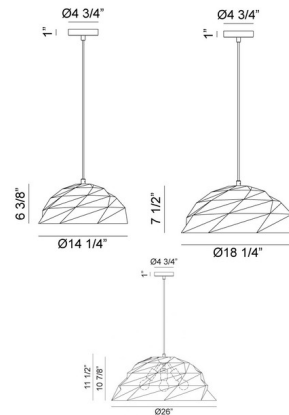

### Specifications

COLOR . . . . . N/A  
BODY FINISH . . . . . White  
WATTAGE . . . . . 8W  
DIMMER . . . . . Standard 120V  
DIMENSIONS . . . . . 14"W x 6.38"H  
BULB NOT INCLUDED . . . . . 1 x A19/Medium (E26)/8W/120V LED  
OTHER BULB OPTIONS . . . . . 1 x A19/Medium (E26)/60W/120V Incandescent

### Technical Information

PRODUCT DIMENSIONS . . . . . Max Overall Height: 144"

CLICK TO VIEW PRODUCT

Notes: