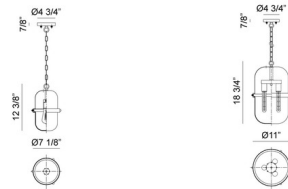

### Specifications

COLOR	Opal
BODY FINISH	White
WATTAGE	8W
DIMMER	Standard 120V
DIMENSIONS	7.18"W x 12.38"H
BULB NOT INCLUDED	1 x A19/Medium (E26)/8W/120V LED
OTHER BULB OPTIONS	1 x A19/Medium (E26)/120V LED 1 x A19/Medium (E26)/60W/120V Incandescent