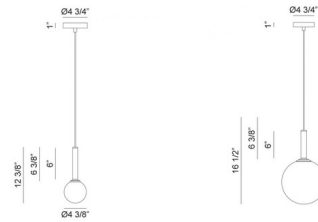

### Specifications

COLOR	Opal
BODY FINISH	Aged Gold Brass
WATTAGE	40W
DIMMER	Standard 120V
DIMENSIONS	4.38"W x 12.34"H
BULB NOT INCLUDED	1 x B10/Candelabra (E12)/40W/120V Incandescent
OTHER BULB OPTIONS	1 x B10/Candelabra (E12)/120V LED

### Technical Information

PRODUCT DIMENSIONS . . . . . Max Overall Height: 144"

CLICK TO VIEW PRODUCT

Notes: