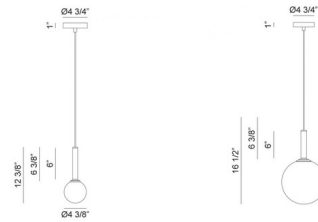

### Specifications

COLOR . . . . . Opal  
BODY FINISH . . . . . Aged Gold Brass  
WATTAGE . . . . . 40W  
DIMMER . . . . . Standard 120V  
DIMENSIONS . . . . . 4.38"W x 12.34"H  
BULB NOT INCLUDED . . . . . 1 x B10/Candelabra (E12)/40W/120V Incandescent  
OTHER BULB OPTIONS . . . . . 1 x B10/Candelabra (E12)/120V LED

### Technical Information

PRODUCT DIMENSIONS . . . . . Max Overall Height: 144"

CLICK TO VIEW PRODUCT

Notes: