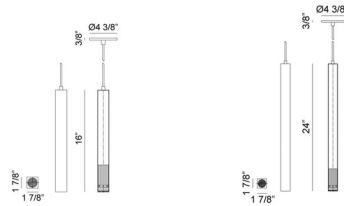

### Specifications

COLOR	N/A
BODY FINISH	Aluminum
WATTAGE	4.5W
DIMMER	N/A
DIMENSIONS	1.78"L x 1.78"W x 16"H
INTEGRATED LED MODULE	1 x LED/4.5W/120V LED

### Technical Information

PRODUCT DIMENSIONS	Max Overall Height: 144"
COLOR RENDERING	90 CRI
LAMP COLOR	3000K
LUMENS/WATT	88.89
LUMINOUS FLUX	400 lumens

Shown in aluminum

CLICK TO VIEW PRODUCT

Notes: