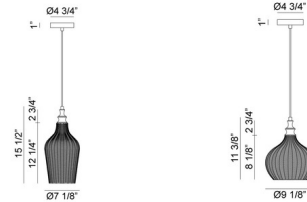

### Specifications

COLOR	N/A
BODY FINISH	Smoke
WATTAGE	8W
DIMMER	Standard 120V
DIMENSIONS	7.18"W x 15.12"H
BULB NOT INCLUDED	1 x A19/Medium (E26)/8W/120V LED
OTHER BULB OPTIONS	1 x A19/Medium (E26)/120V LED 1 x A19/Medium (E26)/60W/120V Incandescent

### Technical Information

PRODUCT DIMENSIONS . . . . . Max Overall Height: 144"

Shown in smoke

CLICK TO VIEW PRODUCT

Notes: