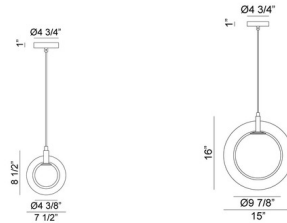

Specifications

COLOR Clear
BODY FINISH Black
WATTAGE 25W
DIMMER Standard 120V
DIMENSIONS 7.12"L x 4.4"W x 8.12"H
BULB NOT INCLUDED 1 x B10/Candelabra (E12)/25W/120V Incandescent

Technical Information

PRODUCT DIMENSIONS Max Overall Height: 144"

Shown in black / clear

CLICK TO VIEW PRODUCT

Notes: