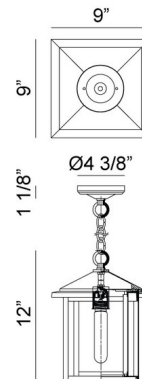

### Specifications

COLOR . . . . . N/A  
BODY FINISH . . . . . Matte Black  
WATTAGE . . . . . 100W  
DIMMER . . . . . Standard 120V  
DIMENSIONS . . . . . 9"L x 9"W x 12"H  
BULB NOT INCLUDED . . . 1 x Edison Tube/Medium (E26)/100W/120V Incandescent  
OTHER BULB OPTIONS . . . . . 1 x Edison Tube/Medium (E26)/120V LED

### Technical Information

PRODUCT DIMENSIONS . . . . . Max Overall Height: 72"

Shown in matte black

CLICK TO VIEW PRODUCT

Notes: