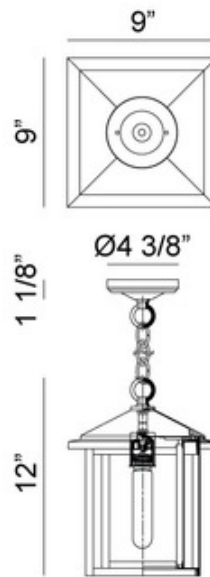

**BRAND**

Matteo Lighting

**DESCRIPTION**

The Caldwell Outdoor Pendant puts a twist on the traditional stagecoach lamp with its clean and modern design. A Matte Black frame supports the Clear Glass panes protecting the Edison Tube bulb. Place the Caldwell in any outdoor space in need of extra lighting. Wet Location Rated. UL and ETL listed.

*Shown in: Matte Black*

<b>SHADE COLOR</b>	N/A
<b>BODY FINISH</b>	Matte Black
<b>WATTAGE</b>	100W
<b>DIMMER</b>	Standard 120V
<b>DIMENSIONS</b>	9"L x 9"W x 12"H
<b>BULB NOT INCLUDED</b>	
<b>LAMP</b>	1 x Edison Tube/Medium (E26)/100W/120V Incandescent 1 x Edison Tube/Medium (E26)/120V LED

*Technical Information*

<b>PRODUCT DIMENSIONS</b>	Max Overall Height: 72"
---------------------------	-------------------------

<b>SPEC #</b>	MTO917830
---------------	-----------

COMPANY	PROJECT	FIXTURE TYPE	APPROVED BY	DATE