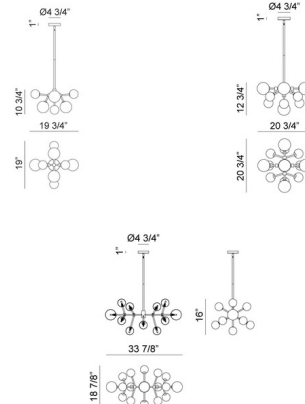

CLICK TO VIEW PRODUCT

Notes: