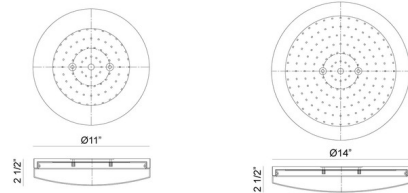

CLICK TO VIEW PRODUCT

Notes: