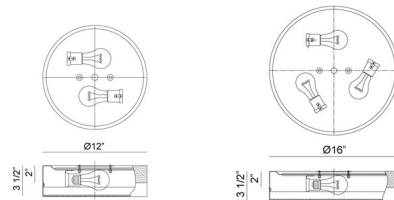

Description

The Trydor Flush Ceiling Light's bold profile is a perfect touch for transitional interiors. As a no nonsense flush mount, the Trydor works well in spaces with low clearance or in new remodels. Place this fixture throughout the home. Available in two sizes and with Black and Aged Gold Brass, Black and Chrome, or White and Aged Gold Brass finish. UL and ETL listed.

Shown in chrome / black

Specifications

COLOR Black
BODY FINISH Chrome
WATTAGE 16W
DIMMER Standard 120V
DIMENSIONS 12\"W x 3.12\"H
BULB NOT INCLUDED 2 x A19/Medium (E26)/8W/120V LED
OTHER BULB OPTIONS 2 x A19/Medium (E26)/60W/120V Incandescent