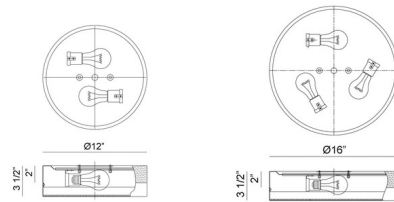

Description

The Trydor Flush Ceiling Light's bold profile is a perfect touch for transitional interiors. As a no nonsense flush mount, the Trydor works well in spaces with low clearance or in new remodels. Place this fixture throughout the home. Available in two sizes and with Black and Aged Gold Brass, Black and Chrome, or White and Aged Gold Brass finish. UL and ETL listed.

Shown in chrome / black

Specifications

COLOR Black
BODY FINISH Chrome
WATTAGE 16W
DIMMER Standard 120V
DIMENSIONS 12"W x 3.12"H
BULB NOT INCLUDED 2 x A19/Medium (E26)/8W/120V LED
OTHER BULB OPTIONS 2 x A19/Medium (E26)/60W/120V Incandescent