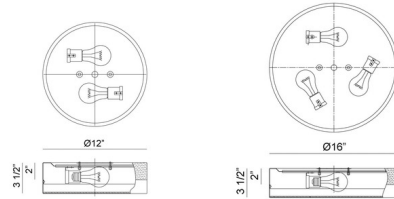

### Description

The Trydor Flush Ceiling Light's bold profile is a perfect touch for transitional interiors. As a no nonsense flush mount, the Trydor works well in spaces with low clearance or in new remodels. Place this fixture throughout the home. Available in two sizes and with Black and Aged Gold Brass, Black and Chrome, or White and Aged Gold Brass finish. UL and ETL listed.

### Specifications

COLOR . . . . . Black  
BODY FINISH . . . . . Chrome  
WATTAGE . . . . . 16W  
DIMMER . . . . . Standard 120V  
DIMENSIONS . . . . . 12\"W x 3.12\"H  
BULB NOT INCLUDED . . . . . 2 x A19/Medium (E26)/8W/120V LED  
OTHER BULB OPTIONS . . . . . 2 x A19/Medium (E26)/60W/120V Incandescent