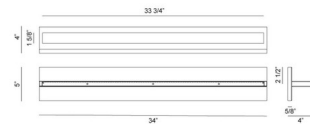

CLICK TO VIEW PRODUCT

Notes: