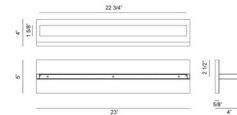

CLICK TO VIEW PRODUCT

Notes: