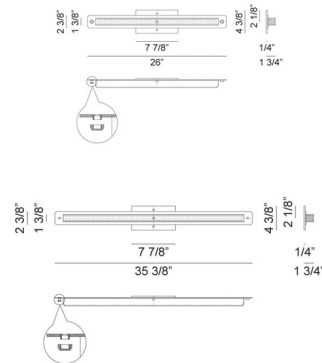

Lightology

lightology.com
866-954-4489
04-11-26

Project: _____

Company: _____

Location: _____ Fixture Type: _____

SPEC #: **MT0917857**

Approved On: _____ Approved By: _____

Magdele Wall Sconce By Matteo Lighting

Description

The Magdele Wall Sconce utilizes the power of LEDs to deliver an efficient task light. The LED light is framed in either Oxidized Gold or Aluminum finish, giving the Magdele a soft color scheme that works well with most decors. Place the Magdele over a mirror in the bedroom or bathroom to complete your look. Available in two sizes. UL and ETL listed.

Specifications

COLOR	N/A
BODY FINISH	Gold
WATTAGE	24W
DIMMER	Low Voltage Electronic
DIMENSIONS	26"W x 4.38"H x 1.34"D
INTEGRATED LED MODULE	2 x LED/12W/120V LED

Technical Information

COLOR RENDERING	.90 CRI
LAMP COLOR	.3000K
LUMENS/WATT	200.00
LUMINOUS FLUX	2400 lumens

Shown in gold

CLICK TO VIEW PRODUCT

Notes: