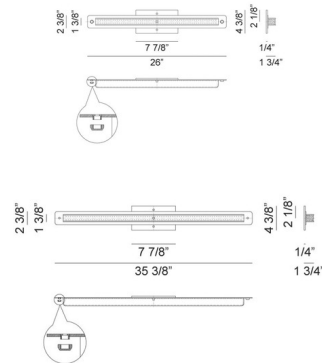

Lightology

lightology.com
866-954-4489
06-19-26

Project: _____

Company: _____

Location: _____ Fixture Type: _____

SPEC #: **MT0917857**

Approved On: _____ Approved By: _____

Magdele Wall Sconce By Matteo Lighting

Description

The Magdele Wall Sconce utilizes the power of LEDs to deliver an efficient task light. The LED light is framed in either Oxidized Gold or Aluminum finish, giving the Magdele a soft color scheme that works well with most decors. Place the Magdele over a mirror in the bedroom or bathroom to complete your look. Available in two sizes. UL and ETL listed.

Specifications

COLOR	N/A
BODY FINISH	Gold
WATTAGE	24W
DIMMER	Low Voltage Electronic
DIMENSIONS	26"W x 4.38"H x 1.34"D
INTEGRATED LED MODULE	2 x LED/12W/120V LED

Technical Information

COLOR RENDERING	.90 CRI
LAMP COLOR	.3000K
LUMENS/WATT	200.00
LUMINOUS FLUX	2400 lumens

Shown in gold

CLICK TO VIEW PRODUCT

Notes: