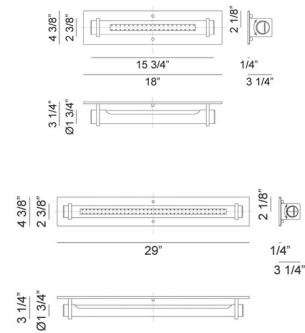

Specifications

COLOR	N/A
BODY FINISH	Aluminum
WATTAGE	12W
DIMMER	Low Voltage Electronic
DIMENSIONS	18"W x 4.38"H x 3.14"D
INTEGRATED LED MODULE	1 x LED/12W/120V LED

Technical Information

COLOR RENDERING	90 CRI
LAMP COLOR	3000K
LUMENS/WATT	100.00
LUMINOUS FLUX	1200 lumens

Shown in aluminum

CLICK TO VIEW PRODUCT

Notes: