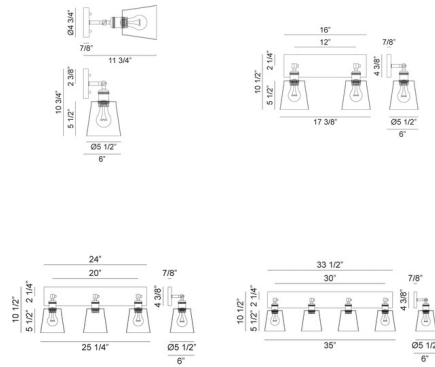

Lightology

lightology.com
866-954-4489
07-07-26

Project: _____

Company: _____

Location: _____ Fixture Type: _____

SPEC #: **MTO917876**

Approved On: _____ Approved By: _____

Kinsley Wall Sconce By Matteo Lighting

Description

The Kinsley Wall Sconce's functionality and sleekness is unsurpassed. Finished in Chrome or Black, the Kinsley has adjustable spot light so you can direct the light directly to where it's needed. Place the Kinsley in the bedroom, bathroom, or anyplace where directional lighting is needed. Available in 1, 2, 3, or 4 light configurations. UL and ETL.

Shown in chrome

Specifications

COLOR	N/A
BODY FINISH	Chrome
WATTAGE	16W
DIMMER	Standard 120V
DIMENSIONS	17.38"W x 10.12"H x 6"D
BULB NOT INCLUDED	2 x A19/Medium (E26)/8W/120V LED
OTHER BULB OPTIONS	2 x A19/Medium (E26)/120V LED 2 x A19/Medium (E26)/60W/120V Incandescent