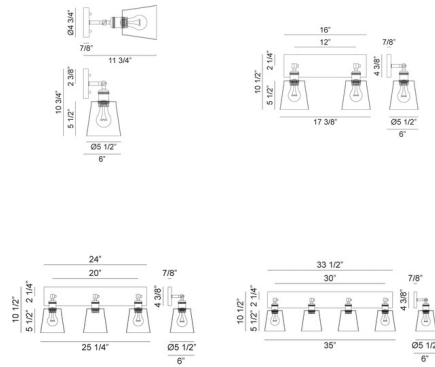

Lightology

lightology.com
866-954-4489
04-25-26

Project: _____

Company: _____

Location: _____ Fixture Type: _____

SPEC #: **MTO917876**

Approved On: _____ Approved By: _____

Kinsley Wall Sconce By Matteo Lighting

Description

The Kinsley Wall Sconce's functionality and sleekness is unsurpassed. Finished in Chrome or Black, the Kinsley has adjustable spot light so you can direct the light directly to where it's needed. Place the Kinsley in the bedroom, bathroom, or anyplace where directional lighting is needed. Available in 1, 2, 3, or 4 light configurations. UL and ETL.

Shown in chrome

Specifications

COLOR	N/A
BODY FINISH	Chrome
WATTAGE	16W
DIMMER	Standard 120V
DIMENSIONS	17.38"W x 10.12"H x 6"D
BULB NOT INCLUDED	2 x A19/Medium (E26)/8W/120V LED
OTHER BULB OPTIONS	2 x A19/Medium (E26)/120V LED 2 x A19/Medium (E26)/60W/120V Incandescent