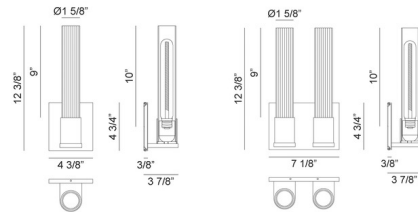

Specifications

COLOR	N/A
BODY FINISH	Gold
WATTAGE	40W
DIMMER	Standard 120V
DIMENSIONS	4.38"W x 12.38"H x 3.78"D
BULB NOT INCLUDED	1 x Edison Tube/Medium (E26)/40W/120V Incandescent

CLICK TO VIEW PRODUCT

Notes: