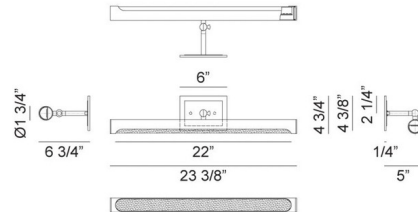

### Description

The Lexon Wall Sconce takes a playful spin on a traditional picture light. The design of the Lexon is achieved by combining a rectangular canopy with a cylindrical body. A White Acrylic diffuser softens the light and the Chrome or Gold finish bring a wonderful two-tone aesthetic to the fixture. Place the Lexon over a photo, near the bedside table, or in the office. UL and ETL listed.

### Specifications

COLOR	N/A
BODY FINISH	Chrome
WATTAGE	24W
DIMMER	N/A
DIMENSIONS	23.38"W x 4.34"H x 6.34"D
INTEGRATED LED MODULE	1 x LED/24W/120V LED