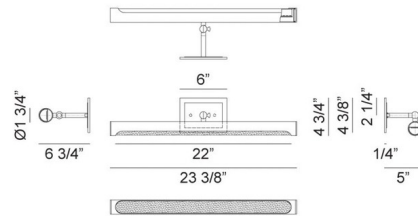

CLICK TO VIEW PRODUCT

Notes: