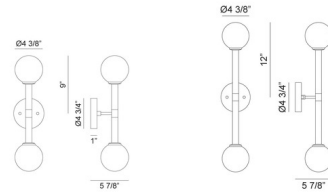

### Specifications

COLOR . . . . . Clear  
BODY FINISH . . . . . Black  
WATTAGE . . . . . 50W  
DIMMER . . . . . Standard 120V  
DIMENSIONS . . . . . 4.34"W x 18"H x 5.78"D  
BULB NOT INCLUDED . . . . . 2 x B10/Candelabra (E12)/25W/120V Incandescent  
OTHER BULB OPTIONS . . . . . 2 x B10/Candelabra (E12)/120V LED