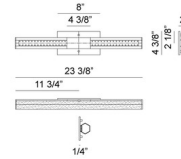

Description

The Rowan Wall Sconce subtly combines a modern aesthetic with an industrial edge. With its hexagonal shape, the Rowan's sleek Aluminum or Oxidized Black finish is sure to turn heads. Place the Rowan in the bedroom or office to boost your contemporary decor. Available in two sizes. UL and ETL listed.

Shown in oxidized black

Specifications

COLOR	N/A
BODY FINISH	Oxidized Black
WATTAGE	24W
DIMMER	Low Voltage Electronic
DIMENSIONS	23.38"W x 4.38"H x 2"D
INTEGRATED LED MODULE	1 x LED/24W/120V LED

Technical Information