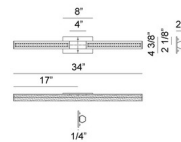

Description

The Rowan Wall Sconce subtly combines a modern aesthetic with an industrial edge. With its hexagonal shape, the Rowan's sleek Aluminum or Oxidized Black finish is sure to turn heads. Place the Rowan in the bedroom or office to boost your contemporary decor. Available in two sizes. UL and ETL listed.

Shown in oxidized black

Specifications

COLOR	N/A
BODY FINISH	Oxidized Black
WATTAGE	24W
DIMMER	Low Voltage Electronic
DIMENSIONS	23.38"W x 4.38"H x 2"D
INTEGRATED LED MODULE	1 x LED/24W/120V LED

Technical Information