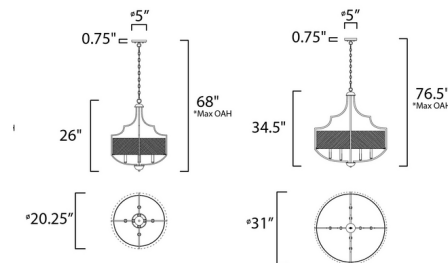

### Specifications

COLOR . . . . . White Linen  
 BODY FINISH . . . . . Bronze  
 WATTAGE . . . . . 240W  
 DIMMER . . . . . Standard 120V  
 DIMENSIONS . . . . . 20"L x 20"W x 26"H  
 BULB INCLUDED . . . . . 4 x B10/Candelabra (E12)/60W/120V Incandescent  
 OTHER BULB OPTIONS . . . . . 4 x B10/Candelabra (E12)/120V LED