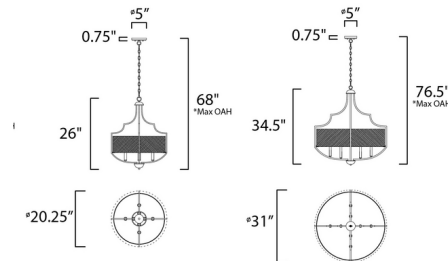

Shown in bronze / white linen

Specifications

COLOR	White Linen
BODY FINISH	Bronze
WATTAGE	240W
DIMMER	Standard 120V
DIMENSIONS	20"L x 20"W x 26"H
BULB INCLUDED	4 x B10/Candelabra (E12)/60W/120V Incandescent
OTHER BULB OPTIONS	4 x B10/Candelabra (E12)/120V LED