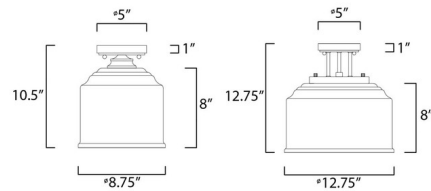

Description

The Acadia Semi Flush Ceiling Light brings a clean and simple look to variety of interior styles. A steel frame supports a Clear Seedy jar shaped glass shade.

Shown in black / clear seedy

Specifications

COLOR Clear Seedy
BODY FINISH Black
WATTAGE 60W
DIMMER Standard 120V
DIMENSIONS 8.75"W x 10.5"H
BULB NOT INCLUDED 1 x A19/Medium (E26)/60W/120V Incandescent
OTHER BULB OPTIONS 1 x A19/Medium (E26)/120V LED

Technical Information

PRODUCT DIMENSIONS Canopy: 5" Dia.

CLICK TO VIEW PRODUCT

Notes: